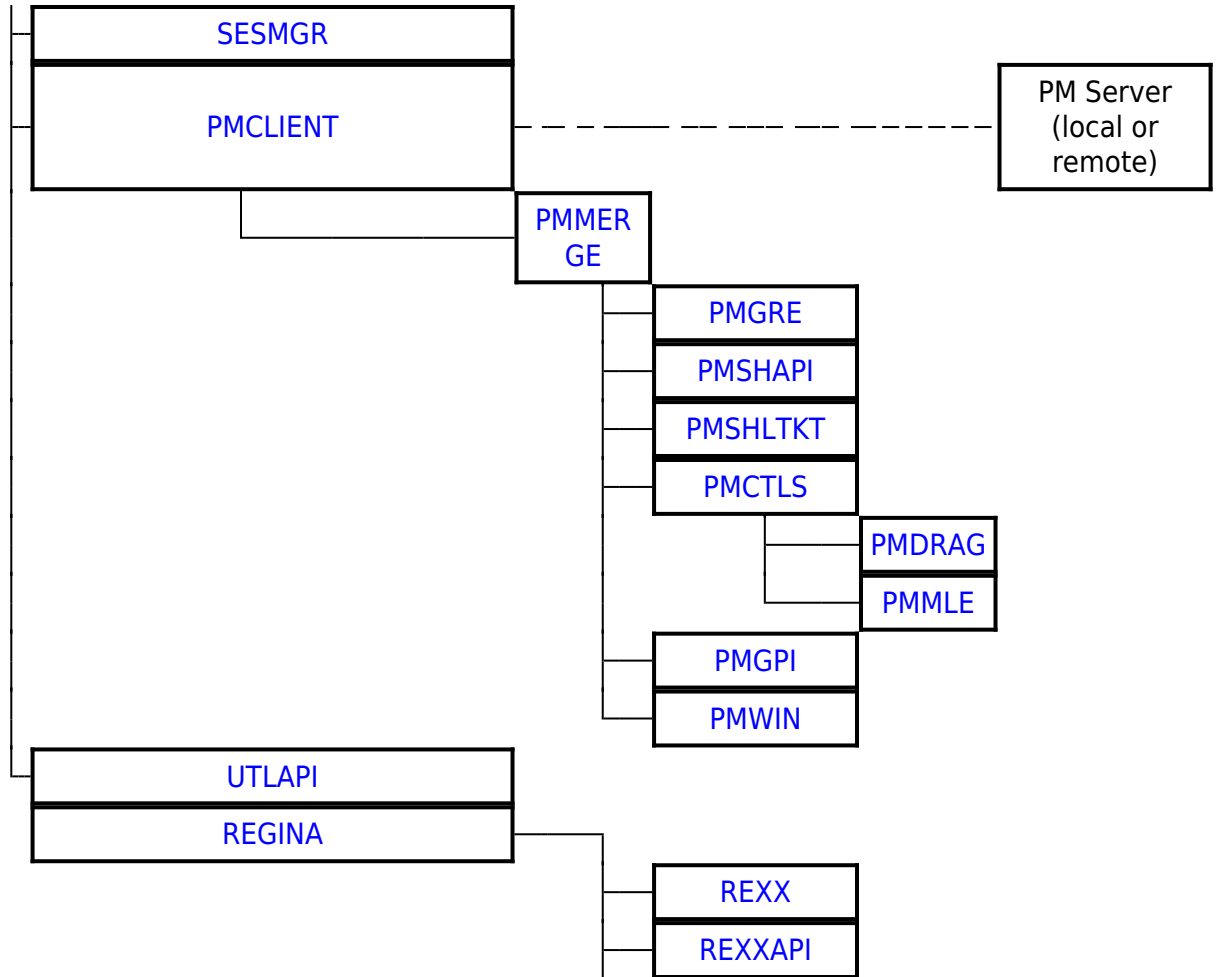

OS/2 DLLs	
Base API	DOSCALLS EMXWRAP SUB32 ANSICALL NLS MSG MONCALLS KBDCALLS MOUCALLS VIOCALLS SESMGR BKSCALLS BMSCALLS BVSCALLS NAMPIPES QUECALLS OS2CHAR
Bidirectional NLS	BDCALLS BDCALLS32 BDIME BDBVH BDVIEW BDWPCLS BIDIPM PMBIDI
Unicode API	UCONV UNIKBD LIBUNI
BVH (Base Video Handlers)	BVHINIT BVHMPA BVHVGGA BVHVSVA BVHWNDW
GRADD subsystem	VMAN SOFTDRAW GRE2VMAN GENGRADD
IPF (Information Presentation facility)	HELPMGR HPMGRMRI MINXOBJ IBMHMGR NEWVIEW MINXMRI ERRTXT
REXX	REXX REXXAPI REXXUTIL REGINA
The core PM DLL's	PMMERGE pmmrgres pmshapi pmshtkt pmgre pmgpi pmdrag pmctls pmmle pmspl pmviop pmwin
Open32	pmwinx mirrors registry
Intelligent Font Interface drivers	pmatm truetype pmunif freetype pmpre
Data Exchange	pmclip pmdde pmddeml
VDM PM interface	pmvdmh pmvdmp seamless shield
WPS	pmwp pmwpmri pmvddrop
Miscellaneous	mpic pmtkt mvdm

From: <https://osfree.su/doku/> - osFree wiki

Permanent link: <https://osfree.su/doku/doku.php?id=en:templates:dlls&rev=1700138877>

Last update: **2023/11/16 12:47**