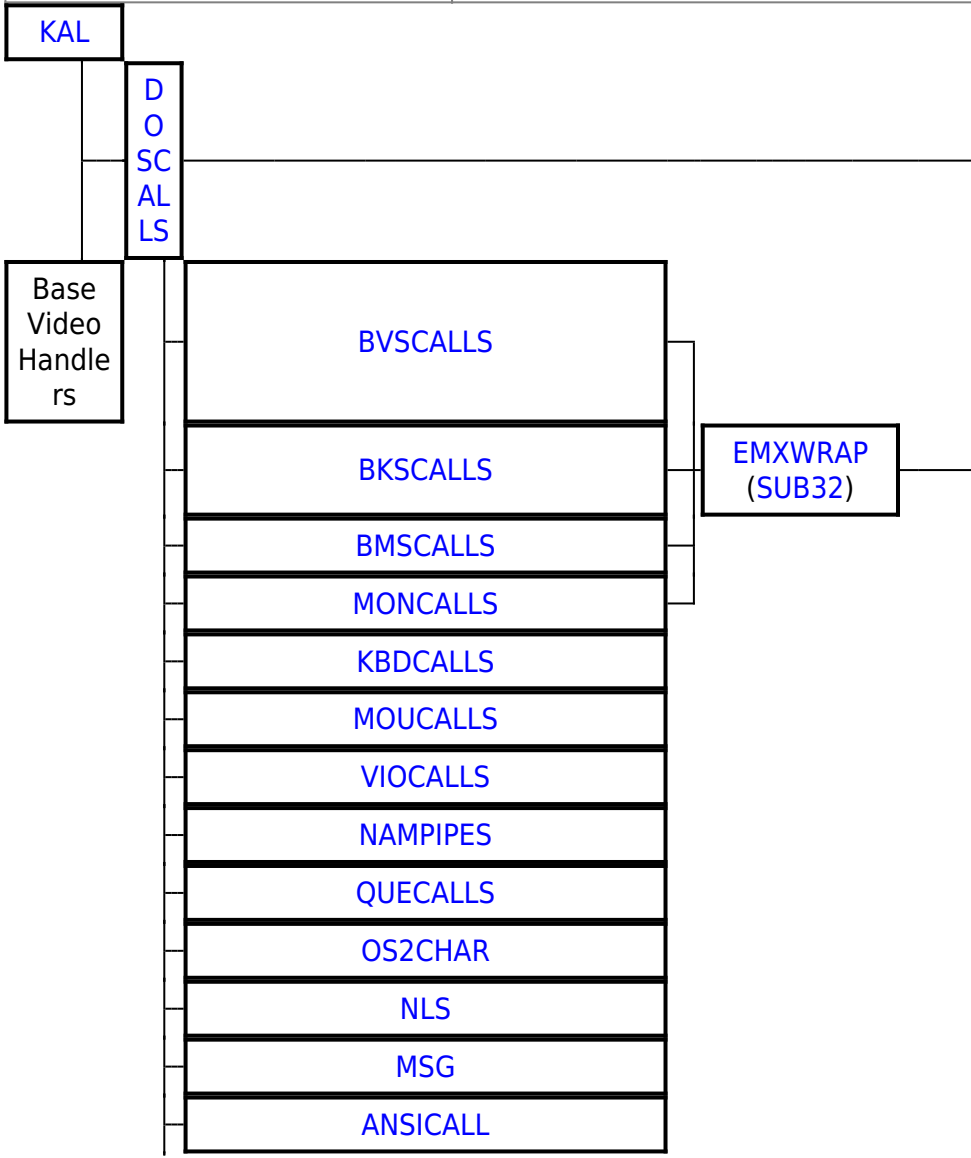

OS/2 DLLs	
Base API	DOSCALLS EMXWRAP SUB32 ANSICALL NLS MSG MONCALLS KBDCALLS MOUCALLS VIOCALLS SESMGR BKSCALLS BMSCALLS BVSCALLS NAMPIPES QUECALLS OS2CHAR
Bidirectional NLS	BDCALLS BDCALLS32 BDIME BDBVH BDVIEW BDWPCLS BIDIPM PMBIDI
Unicode API	UCONV UNIKBD LIBUNI
BVH (Base Video Handlers)	BVHINIT BVHMPA BVHVGGA BVHVSVA BVHWNDW
GRADD subsystem	VMAN SOFTDRAW GRE2VMAN GENGRADD
IPF (Information Presentation facility)	HELPMGR HPMGRMRI MINXOBJ IBMHMGR NEWVIEW MINXMRI ERRTXT
REXX	REXX REXXAPI REXXUTIL REGINA
The core PM DLL's	PMMERGE pmmrgres pmshapi pmshtkt pmgre pmgpi pmdrag pmctls pmmle pmspl pmviop pmwin
Open32	pmwinx mirrors registry
Intelligent Font Interface drivers	pmatm truetype pmunif freetype pmpre
Data Exchange	pmclip pmdde pmddeml
VDM PM interface	pmvdmh pmvdmp seamless shield
WPS	pmwp pmwpmri pmvddrop
Miscellaneous	mpic pmtkt mvdm