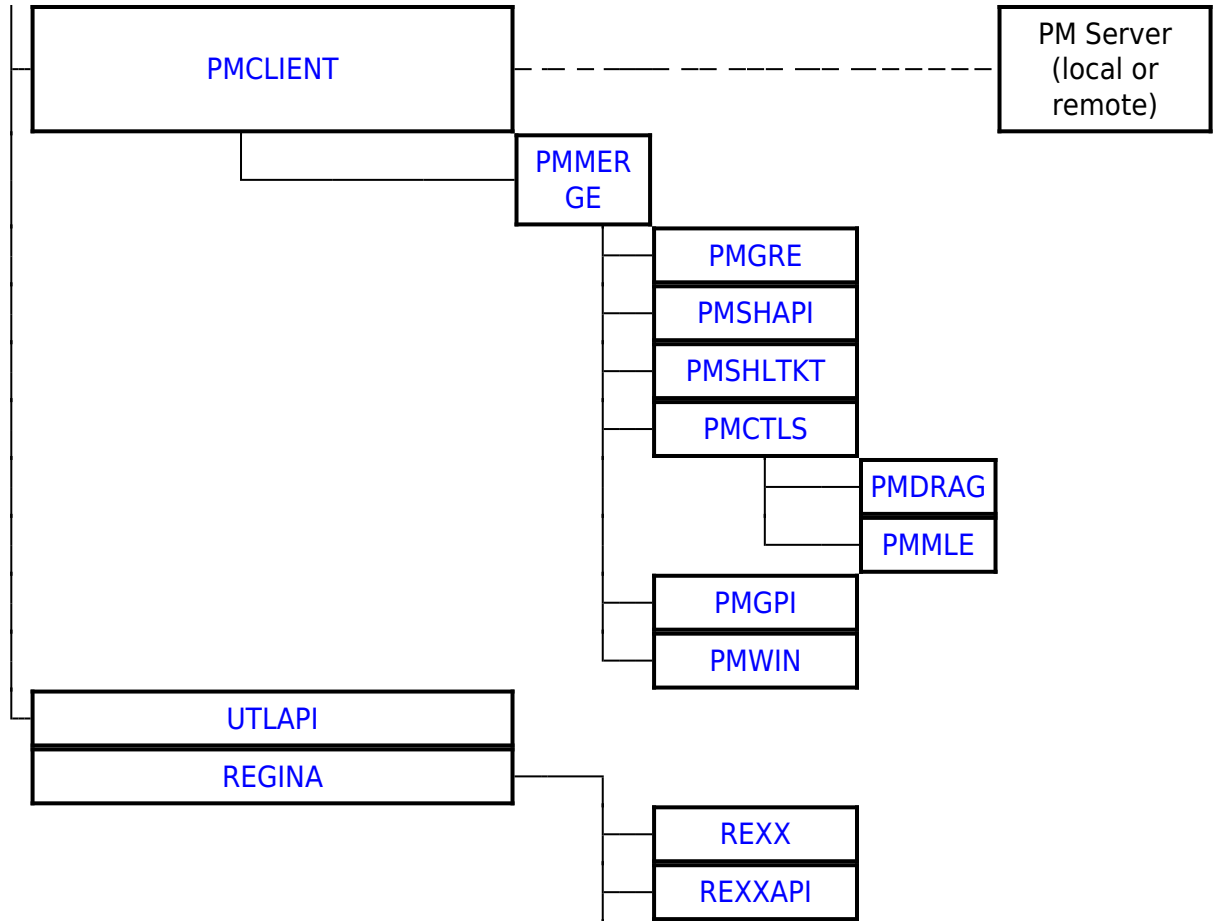

OS/2 DLLs	
Base API	DOSCALLS emxwrap sub32 ansicall nls msg MONCALLS KBDCALLS MOUCALLS VIOCALLS sesmgr bkscalls bmscalls bvscalls nampipes quecalls os2char
Bidirectional NLS	bdcalls bdcalls32 bdime bdbvh bdview bdwpcls bidipm pmbidi
Unicode API	uconv unikbd libuni
BVH (Base Video Handlers)	bvhinit bvhmpa bvhvga bvhsvga bvhwndw
GRADD subsystem	vman softdraw gre2vman gengradd
IPF (Information Presentation facility)	helpmgr hpmgrmri minxobj ibmhmgr newview minxmri ertxt
REXX	rexx rexxapi rexxutil regina
The core PM DLL's	pmmerge pmmrgres pmshapi pmshtkt pmgre pmgpi pmdrag pmctls pmmle pmspl pmviop pmwin
Open32	pmwinx mirrors registry
Intelligent Font Interface drivers	pmatm truetype pmunif freetype pmpre
Data Exchange	pmclip pmdde pmddeml
VDM PM interface	pmvdmh pmvdmp seamless shield
WPS	pmwp pmwpmri pmvddrop
Miscellaneous	pmpic pmtkt

From: <https://osfree.su/doku/> - osFree wiki

Permanent link: <https://osfree.su/doku/doku.php?id=en:templates:dlls&rev=1536213192>

Last update: **2018/09/06 05:53**