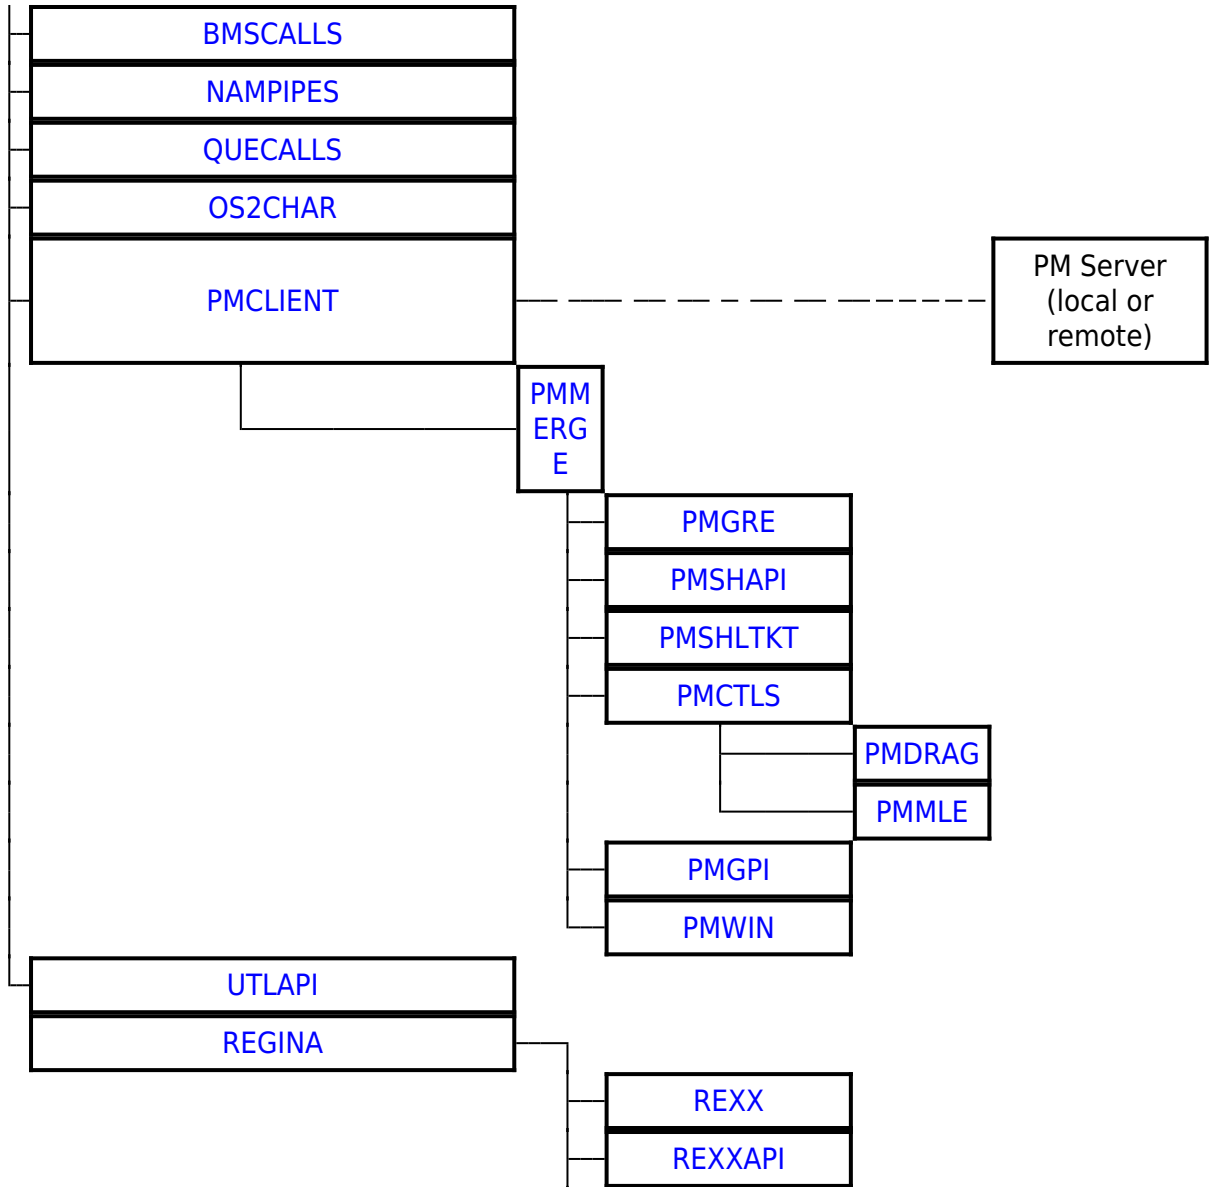

OS/2 DLLs	
Base API	doscalls emxwrap sub32 ansicall nls msg moncalls kbdcalls moucalls viocalls sesmgr bkscalls bmscalls bvscalls nampipes quecalls os2char
Bidirectional NLS	bdcalls bdcalls32 bdime bdbvh bdview bdwpcls bidipm pmbidi
Unicode API	uconv unikbd libuni
BVH (Base Video Handlers)	bvhinit bvhmpa bvhvga bvhsvga bvhwndw
GRADD subsystem	vman softdraw gre2vman gengradd
IPF (Information Presentation facility)	helpmgr hpmgrmri minxobj ibmhmgr newview minxmri errtxt
REXX	rexx rexxapi rexxutil regina
The core PM DLL's	pmmerge pmmrgres pmshapi pmshlkt pmgre pmgpi pmdrag pmctls pmmle pmspl pmviop pmwin
Open32	pmwinx mirrors registry
Intelligent Font Interface drivers	pmatm truetype pmunif freetype pmpre
Data Exchange	pmclip pmdde pmddeml
VDM PM interface	pmvdmh pmvdmp seamless shield
WPS	pmwp pmwpmri pmvddrop
Miscellaneous	pmpic pmtkt

From:

<https://osfree.su/doku/> - osFree wiki

Permanent link:

<https://osfree.su/doku/doku.php?id=en:templates:dlls&rev=1534131329>

Last update: **2018/08/13 03:35**