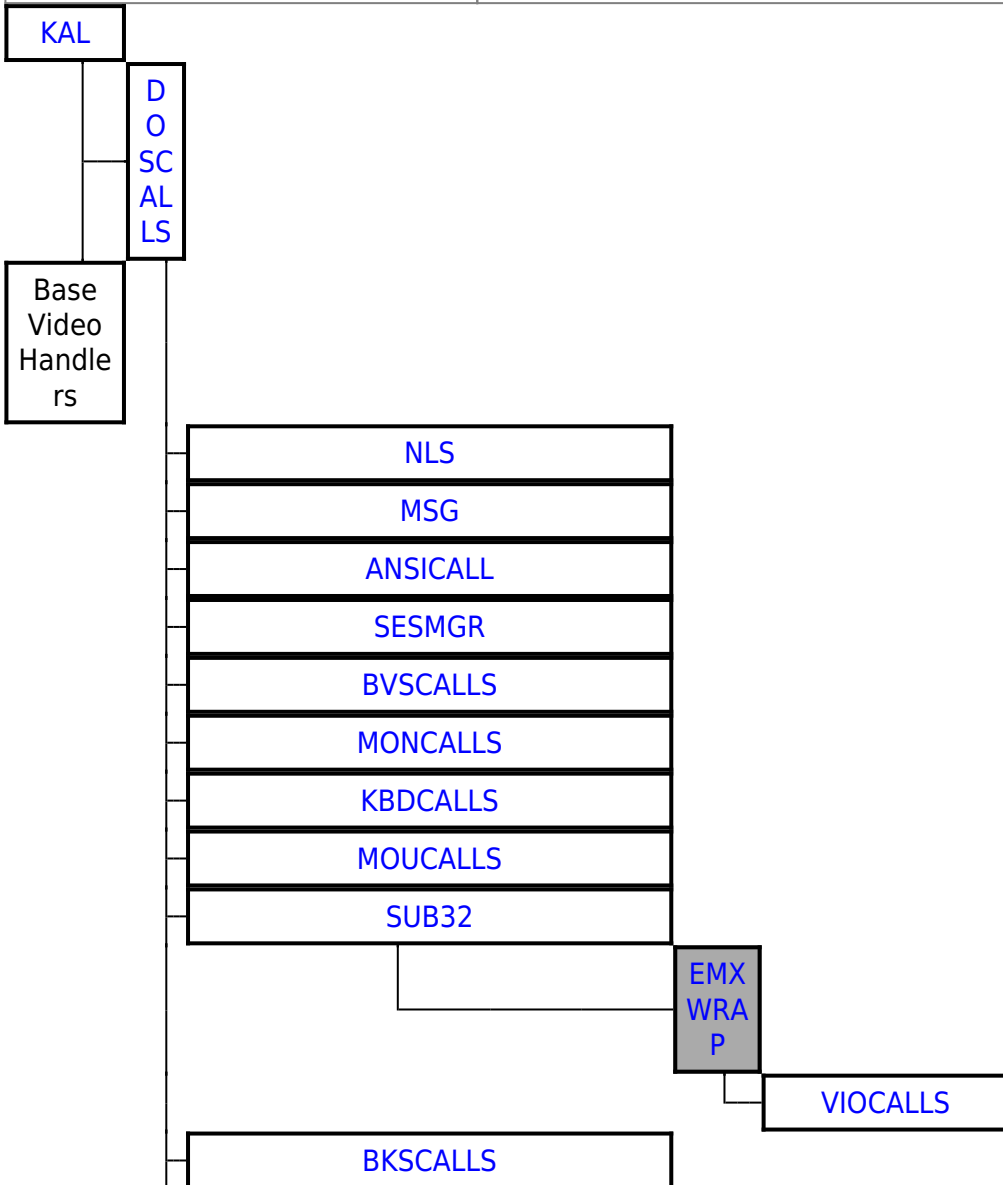

OS/2 DLLs	
Base API	doscalls emxwrap sub32 ansicall nls msg moncalls kbdcalls moucalls viocalls sesmgr bkscalls bmscalls bvscalls nampipes quecalls os2char
Bidirectional NLS	bdcalls bdcalls32 bdime bdbvh bdview bdwpcls bidipm pmbidi
Unicode API	uconv unikbd libuni
BVH (Base Video Handlers)	bvhinit bvhmpa bvhvga bvhsvga bvhwndw
GRADD subsystem	vman softdraw gre2vman gengradd
IPF (Information Presentation facility)	helpmgr hpmgrmri minxobj ibmhmgr newview minxmri errtxt
REXX	rexx rexxapi rexxutil regina
The core PM DLL's	pmmerge pmmrgres pmshapi pmshlkt pmgre pmgpi pmdrag pmctls pmmle pmspl pmviop pmwin
Open32	pmwinx mirrors registry
Intelligent Font Interface drivers	pmatm truetype pmunif freetype pmpre
Data Exchange	pmclip pmdde pmddeml
VDM PM interface	pmvdmh pmvdmp seamless shield
WPS	pmwp pmwpmri pmvddrop
Miscellaneous	pmpic pmtkt

From:

<https://osfree.su/doku/> - osFree wiki

Permanent link:

<https://osfree.su/doku/doku.php?id=en:templates:dlls&rev=1534131329>

Last update: **2018/08/13 03:35**