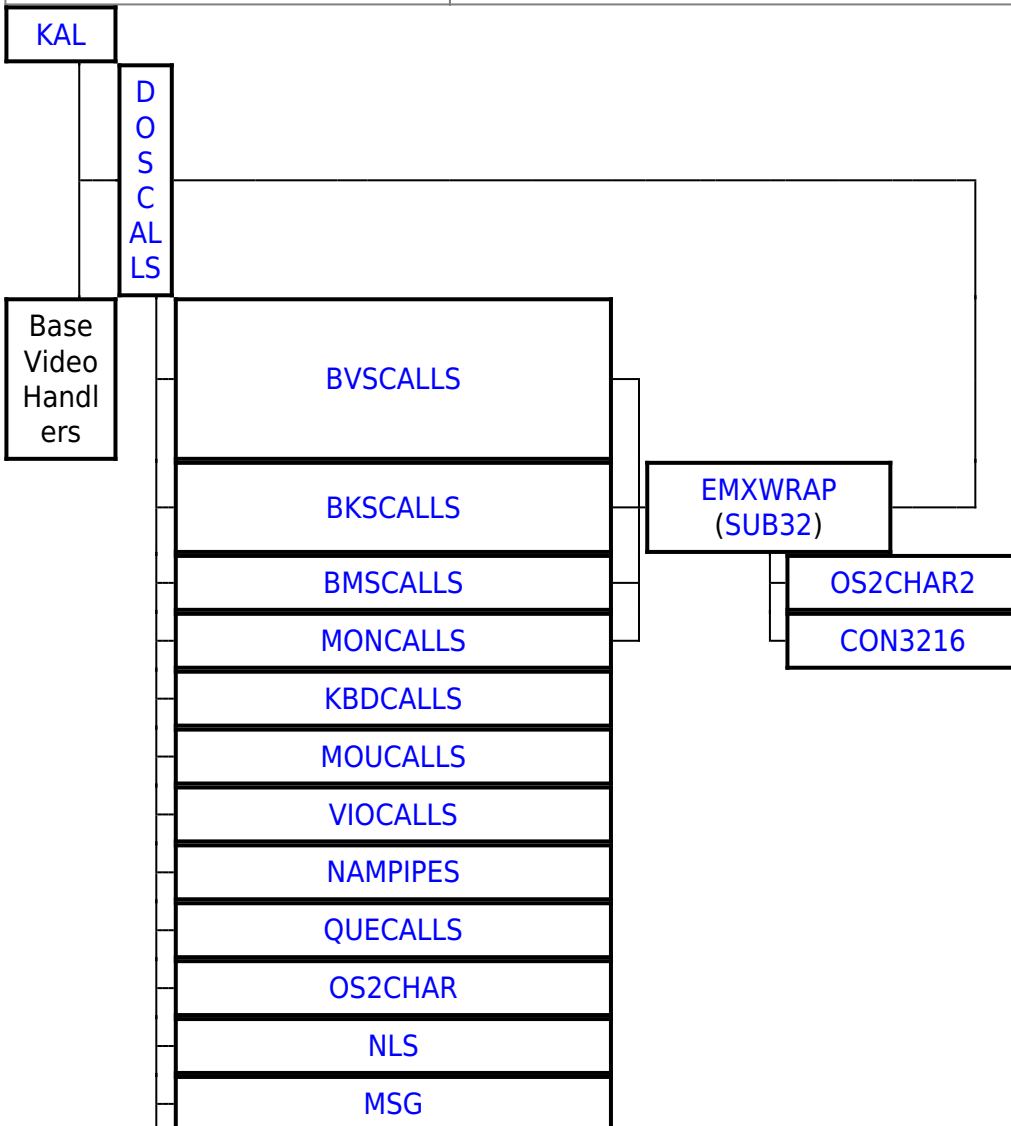

OS/2 DLLs	
Base API	DOSCALLS EMXWRAP SUB32 ANSICALL NLS MSG MONCALLS KBDCALLS MOUCALLS VIOCALLS SESMGR BKSCALLS BMSCALLS BVSCALLS NAMPIPES QUECALLS OS2CHAR
Bidirectional NLS	BDCALLS BDCALLS32 BDIME BDBVH BDVIEW BDWPCLS BIDIPM PMBIDI
Unicode API	UCONV UNIKBD LIBUNI
BVH (Base Video Handlers)	BVHINIT BVHMPA BVHVGGA BVHVSVA BVHWNDW
GRADD subsystem	VMAN SOFTDRAW GRE2VMAN GENGRADD
IPF (Information Presentation facility)	HELPMGR HPMGRMRI MINXOBJ IBMHMGR NEWVIEW MINXMRI ERRTXT
REXX	REXX REXXAPI REXXUTIL REGINA
The core PM DLL's	PMMERGE PMMRGRES PMSHAPI PMSHLTKT PMGRE PMGPI PMDRAG PMCTLS PMMLE PMSPL PMVIOP PMWIN
Open32	PMWINX MIRRORS REGISTRY
Intelligent Font Interface drivers	PMATM TRUETYPE PMUNIF FREETYPE PMPRE
Data Exchange	PMCLIP PMDDE PMDDEML
VDM PM interface	PMVDMH PMVDMP SEAMLESS SHIELD
WPS	PMWP PMWPMRU PMVDDROP
Miscellaneous	PMPIC PMTKT MVDM
SOM API	SOM SOMC

From:
<http://www.osfree.org/doku/> - osFree wiki

Permanent link:
<http://www.osfree.org/doku/doku.php?id=en:templates:dlls>

Last update: **2024/11/12 14:39**