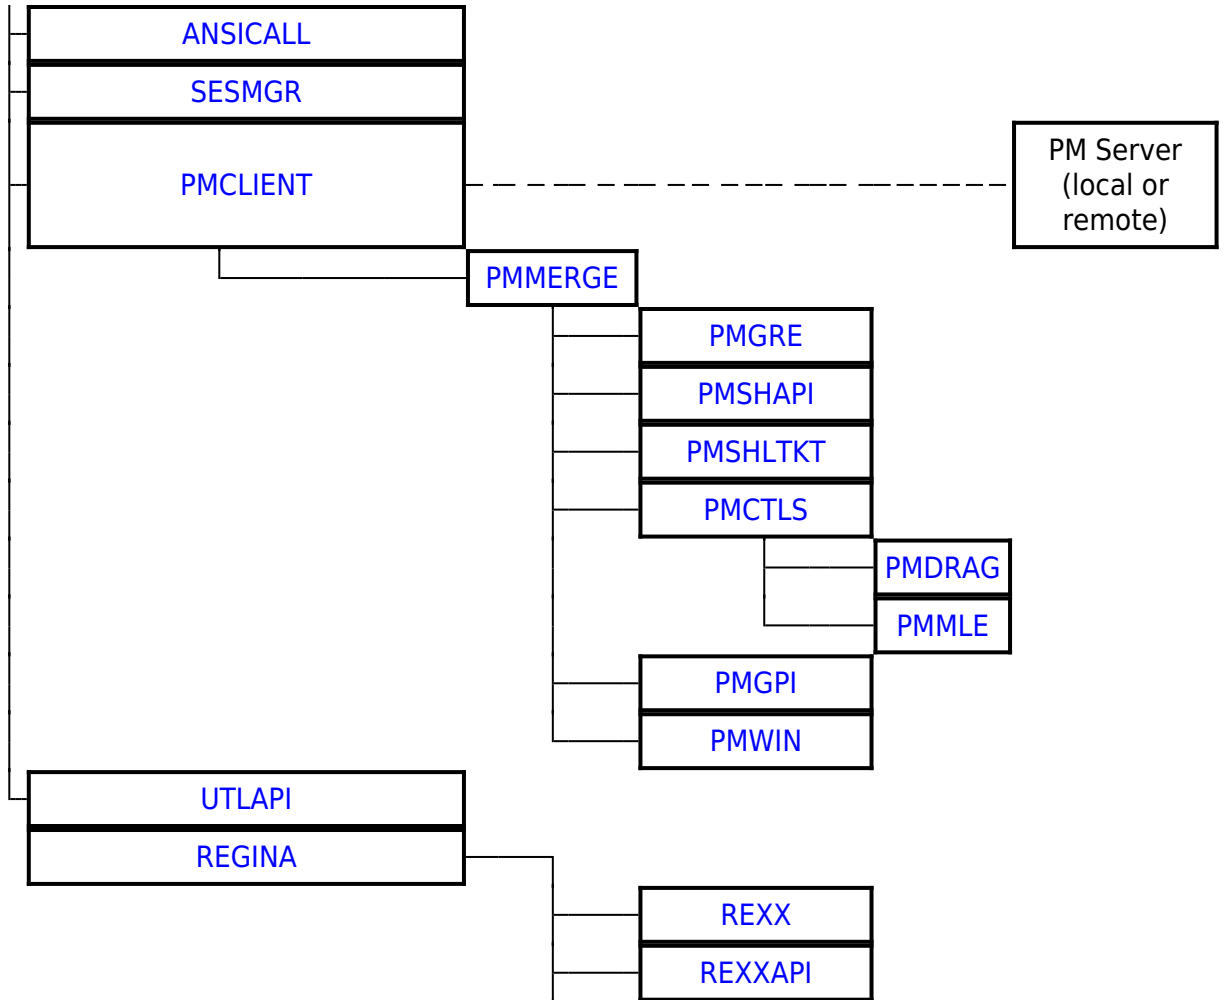

OS/2 DLLs	
Base API	DOSCALLS EMXWRAP SUB32 ANSICALL NLS MSG MONCALLS KBDCALLS MOUCALLS VIOCALLS SESMGR BKSCALLS BMSCALLS BVSCALLS NAMPIPES QUECALLS OS2CHAR
Bidirectional NLS	BDCALLS BDCALLS32 BDIME BDBVH BDVIEW BDWPCLS BIDIPM PMBIDI
Unicode API	UCONV UNIKBD LIBUNI
BVH (Base Video Handlers)	BVHINIT BVHMPA BVHVGGA BVHVSVA BVHWNDW
GRADD subsystem	VMAN SOFTDRAW GRE2VMAN GENGRADD
IPF (Information Presentation facility)	HELPMGR HPMGRMRI MINXOBJ IBMHMGR NEWVIEW MINXMRI ERRTXT
REXX	REXX REXXAPI REXXUTIL REGINA
The core PM DLL's	PMMERGE PMMRGRES PMSHAPI PMSHLTKT PMGRE PMGPI PMDRAG PMCTLS PMMLE PMSPL PMVIOP PMWIN
Open32	PMWINX MIRRORS REGISTRY
Intelligent Font Interface drivers	PMATM TRUETYPE PMUNIF FREETYPE PMPRE
Data Exchange	PMCLIP PMDDE PMDDEML
VDM PM interface	PMVDMH PMVDMP SEAMLESS SHIELD
WPS	PMWP PMWPMRU PMVDDROP
Miscellaneous	PMPIC PMTKT MVDM
SOM API	SOM SOMC

From:
<http://www.osfree.org/doku/> - osFree wiki

Permanent link:
<http://www.osfree.org/doku/doku.php?id=en:templates:dlls>

Last update: **2024/11/12 14:39**