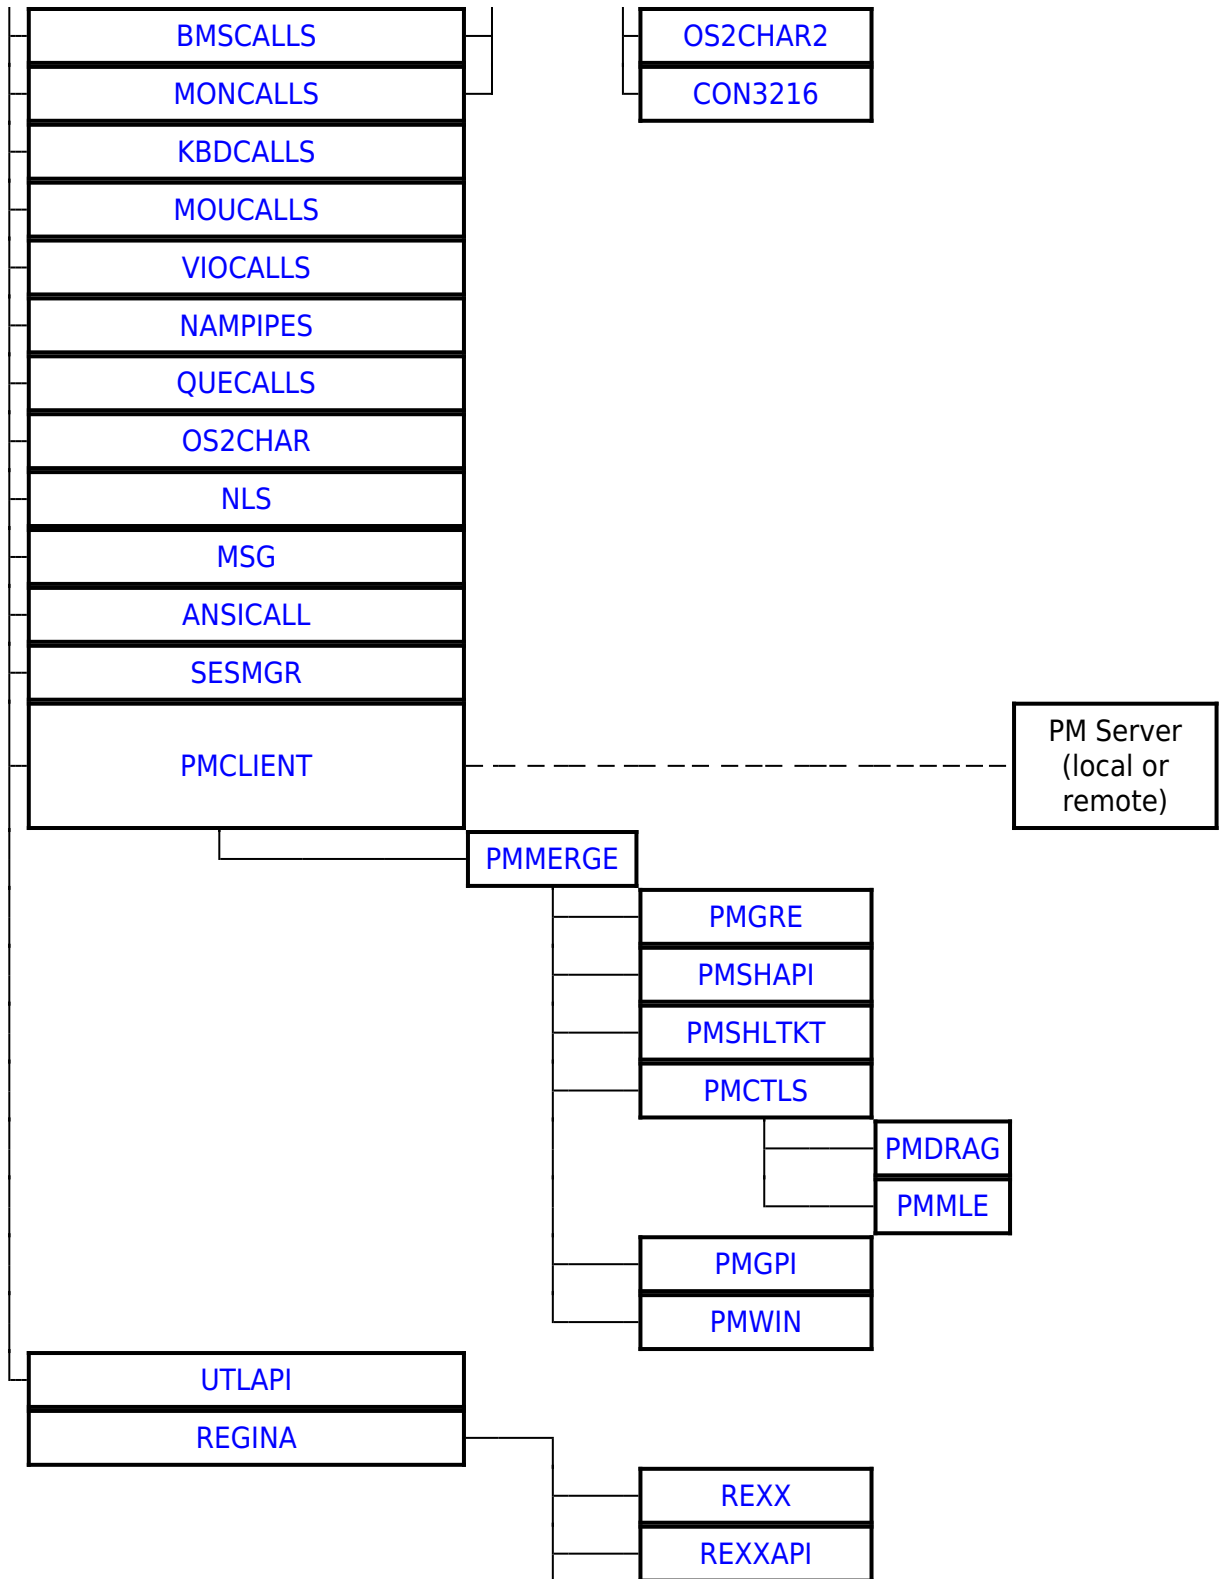

Please help to find info about enries marked as *No info*

GRE2VMAN

Ordinal	Name	Desc	Status
103	movecursorblock		
200	OS2_PM_DRV_ENABLE		
202	OS2_PM_DRV_QUERYSCREENRESOLUTIONS		
350	SEAMLESSTERMINATE		
351	SEAMLESSINITIALIZE		
1000	NotifyModeChange		

OS/2 DLLs	
Base API	DOSCALLS EMXWRAP SUB32 ANSICALL NLS MSG MONCALLS KBDSCALLS MOUCALLS VIOCALLS SESMGR BKSCALLS BMSCALLS BVSCALLS NAMPIPES QUECALLS OS2CHAR
Bidirectional NLS	BDCALLS BDCALLS32 BDIME BDBVH BDVIEW BDWPCLS BIDIPM PMBIDI
Unicode API	UCONV UNIKBD LIBUNI
BVH (Base Video Handlers)	BVHINIT BVHMPA BVHVGA BVHSVGGA BVHWNDW
GRADD subsystem	VMAN SOFTDRAW GRE2VMAN GENGRADD
IPF (Information Presentation facility)	HELPMGR HPMGRMRI MINXOBJ IBMHMGR NEWVIEW MINXMRI ERRTXT
REXX	REXX REXXAPI REXXUTIL REGINA
The core PM DLL's	PMMERGE PMMRGRES PMSHAPI PMSHLTKT PMGRE PMGPI PMDRAG PMCTLS PMMLE PMSPL PMVIOP PMWIN
Open32	PMWINX MIRRORS REGISTRY
Intelligent Font Interface drivers	PMATM TRUETYPE PMUNIF FREETYPE PMPRE
Data Exchange	PMCLIP PMDDE PMDDEML
VDM PM interface	PMVDMH PMVDMP SEAMLESS SHIELD
WPS	PMWP PMWPMRU PMVDDROP
Miscellaneous	PMPIC PMTKT MVDM
SOM API	SOM SOMC