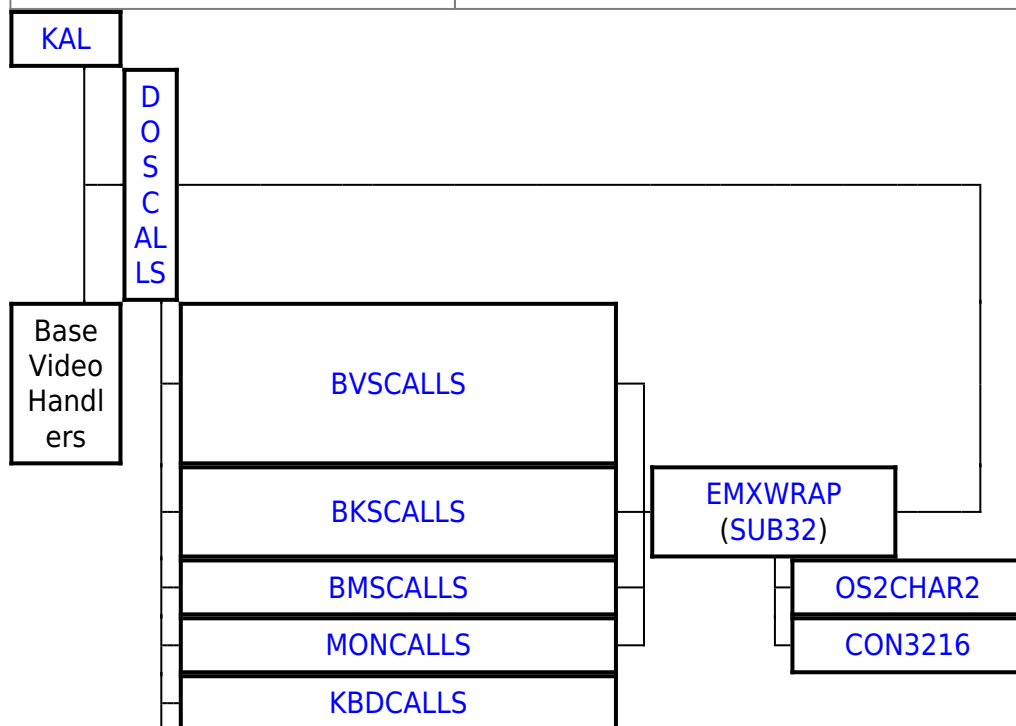

# ERRTXT

Ordinal	Name	Desc	Status
1	IPFMain		
2	IPFWinProc		

OS/2 DLLs	
Base API	DOSCALLS EMXWRAP SUB32 ANSICALL NLS MSG MONCALLS KBDCALLS MOUCALLS VIOCALLS SESMGR BKSCALLS BMSCALLS BVSCALLS NAMPIPES QUECALLS OS2CHAR
Bidirectional NLS	BDCALLS BDCALLS32 BDIME BDBVH BDVIEW BDWPCLS BIDIPM PMBIDI
Unicode API	UCONV UNIKBD LIBUNI
BVH (Base Video Handlers)	BVHINIT BVHMPA BVHVGA BVHSVGA BVHWNDW
GRADD subsystem	VMAN SOFTDRAW GRE2VMAN GENGRADD
IPF (Information Presentation facility)	HELPMGR HPMGRMRI MINXOBJ IBMHMGR NEWVIEW MINXMRI ERRTXT
REXX	REXX REXXAPI REXXUTIL REGINA
The core PM DLL's	PMMERGE PMMRGRES PMSHAPI PMSHLTKT PMGRE PMGPI PMDRAG PMCTLS PMMLE PMSPL PMVIOP PMWIN
Open32	PMWINX MIRRORS REGISTRY
Intelligent Font Interface drivers	PMATM TRUETYPE PMUNIF FREETYPE PMPRE
Data Exchange	PMCLIP PMDDE PMDDEML
VDM PM interface	PMVDMH PMVDMP SEAMLESS SHIELD
WPS	PMWP PMWPMRU PMVDDROP
Miscellaneous	PMPIC PMTKT MVDM
SOM API	SOM SOMC