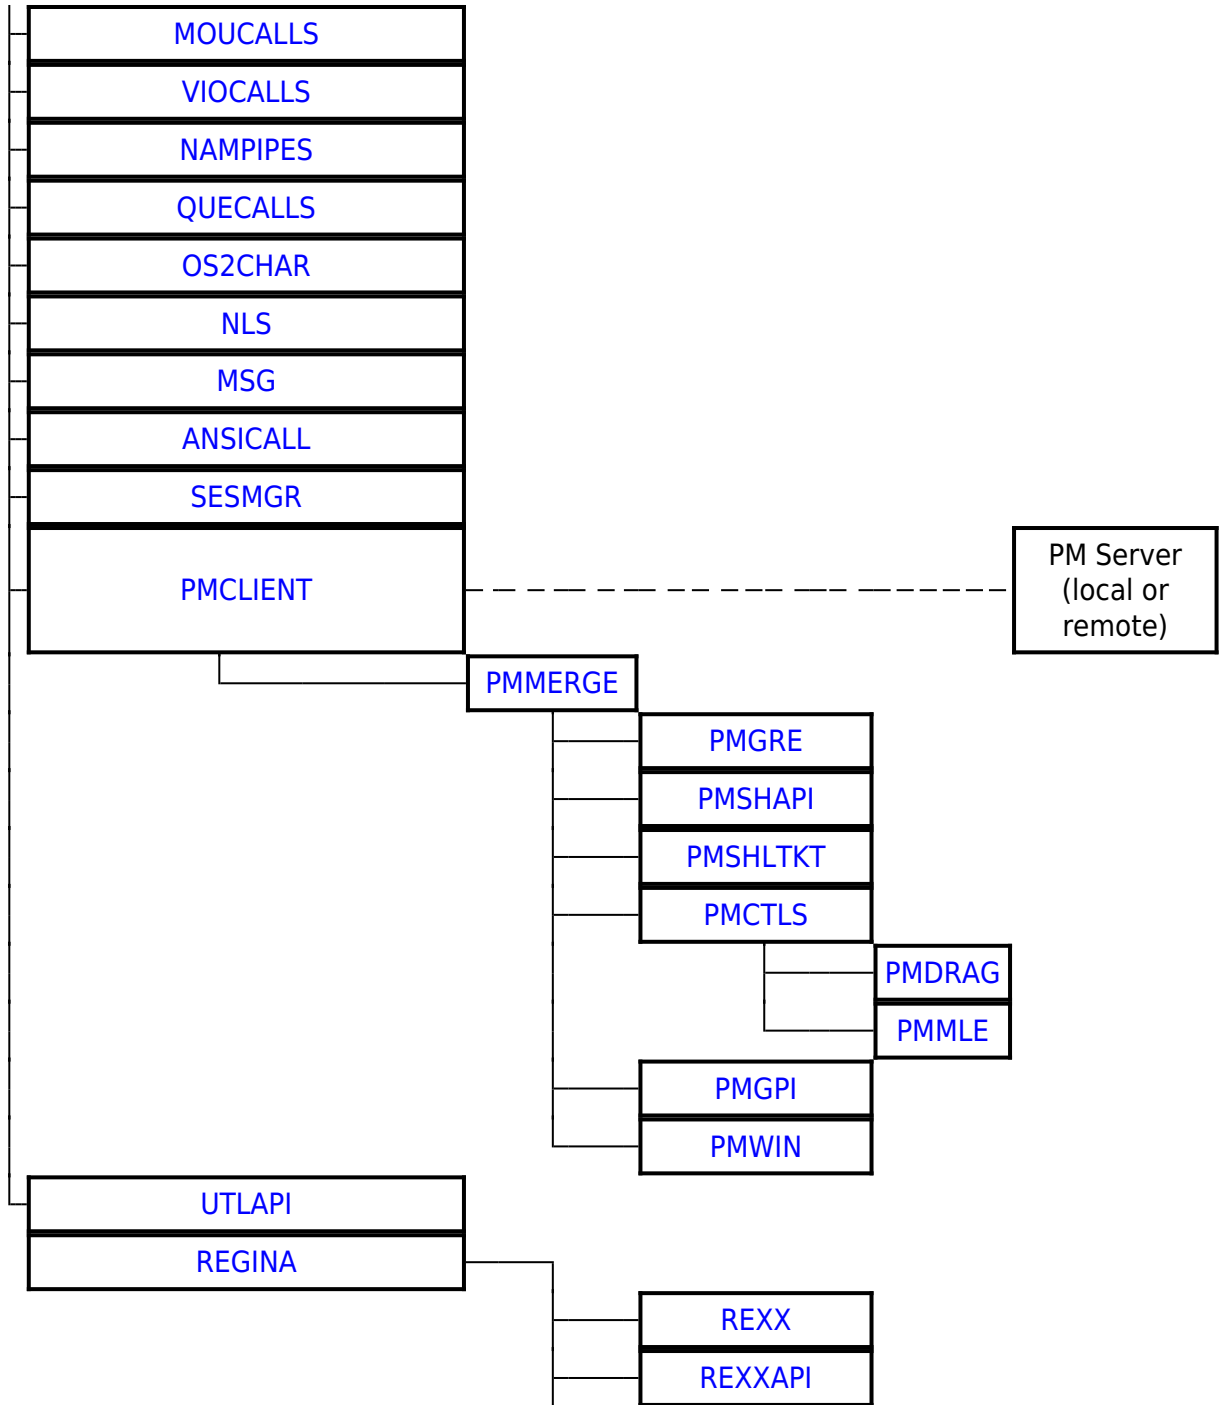

# ERRTXT

Ordinal	Name	Desc	Status
1	IPFMain		
2	IPFWinProc		

OS/2 DLLs	
Base API	DOSCALLS EMXWRAP SUB32 ANSICALL NLS MSG MONCALLS KBDCALLS MOUCALLS VIOCALLS SESMGR BKSCALLS BMSCALLS BVSCALLS NAMPIPES QUECALLS OS2CHAR
Bidirectional NLS	BDCALLS BDCALLS32 BDIME BDBVH BDVIEW BDWPCLS BIDIPM PMBIDI
Unicode API	UCONV UNIKBD LIBUNI
BVH (Base Video Handlers)	BVHINIT BVHMPA BVHVGA BVHSVGA BVHWNDW
GRADD subsystem	VMAN SOFTDRAW GRE2VMAN GENGRADD
IPF (Information Presentation facility)	HELPMGR HPMGRMRI MINXOBJ IBMHMGR NEWVIEW MINXMRI ERRTXT
REXX	REXX REXXAPI REXXUTIL REGINA
The core PM DLL's	PMMERGE PMMRGRES PMSHAPI PMSHLTKT PMGRE PMGPI PMDRAG PMCTLS PMMLE PMSPL PMVIOP PMWIN
Open32	PMWINX MIRRORS REGISTRY
Intelligent Font Interface drivers	PMATM TRUETYPE PMUNIF FREETYPE PMPRE
Data Exchange	PMCLIP PMDDE PMDDEML
VDM PM interface	PMVDMH PMVDMP SEAMLESS SHIELD
WPS	PMWP PMWPMRU PMVDDROP
Miscellaneous	PMPIC PMTKT MVDM
SOM API	SOM SOMC